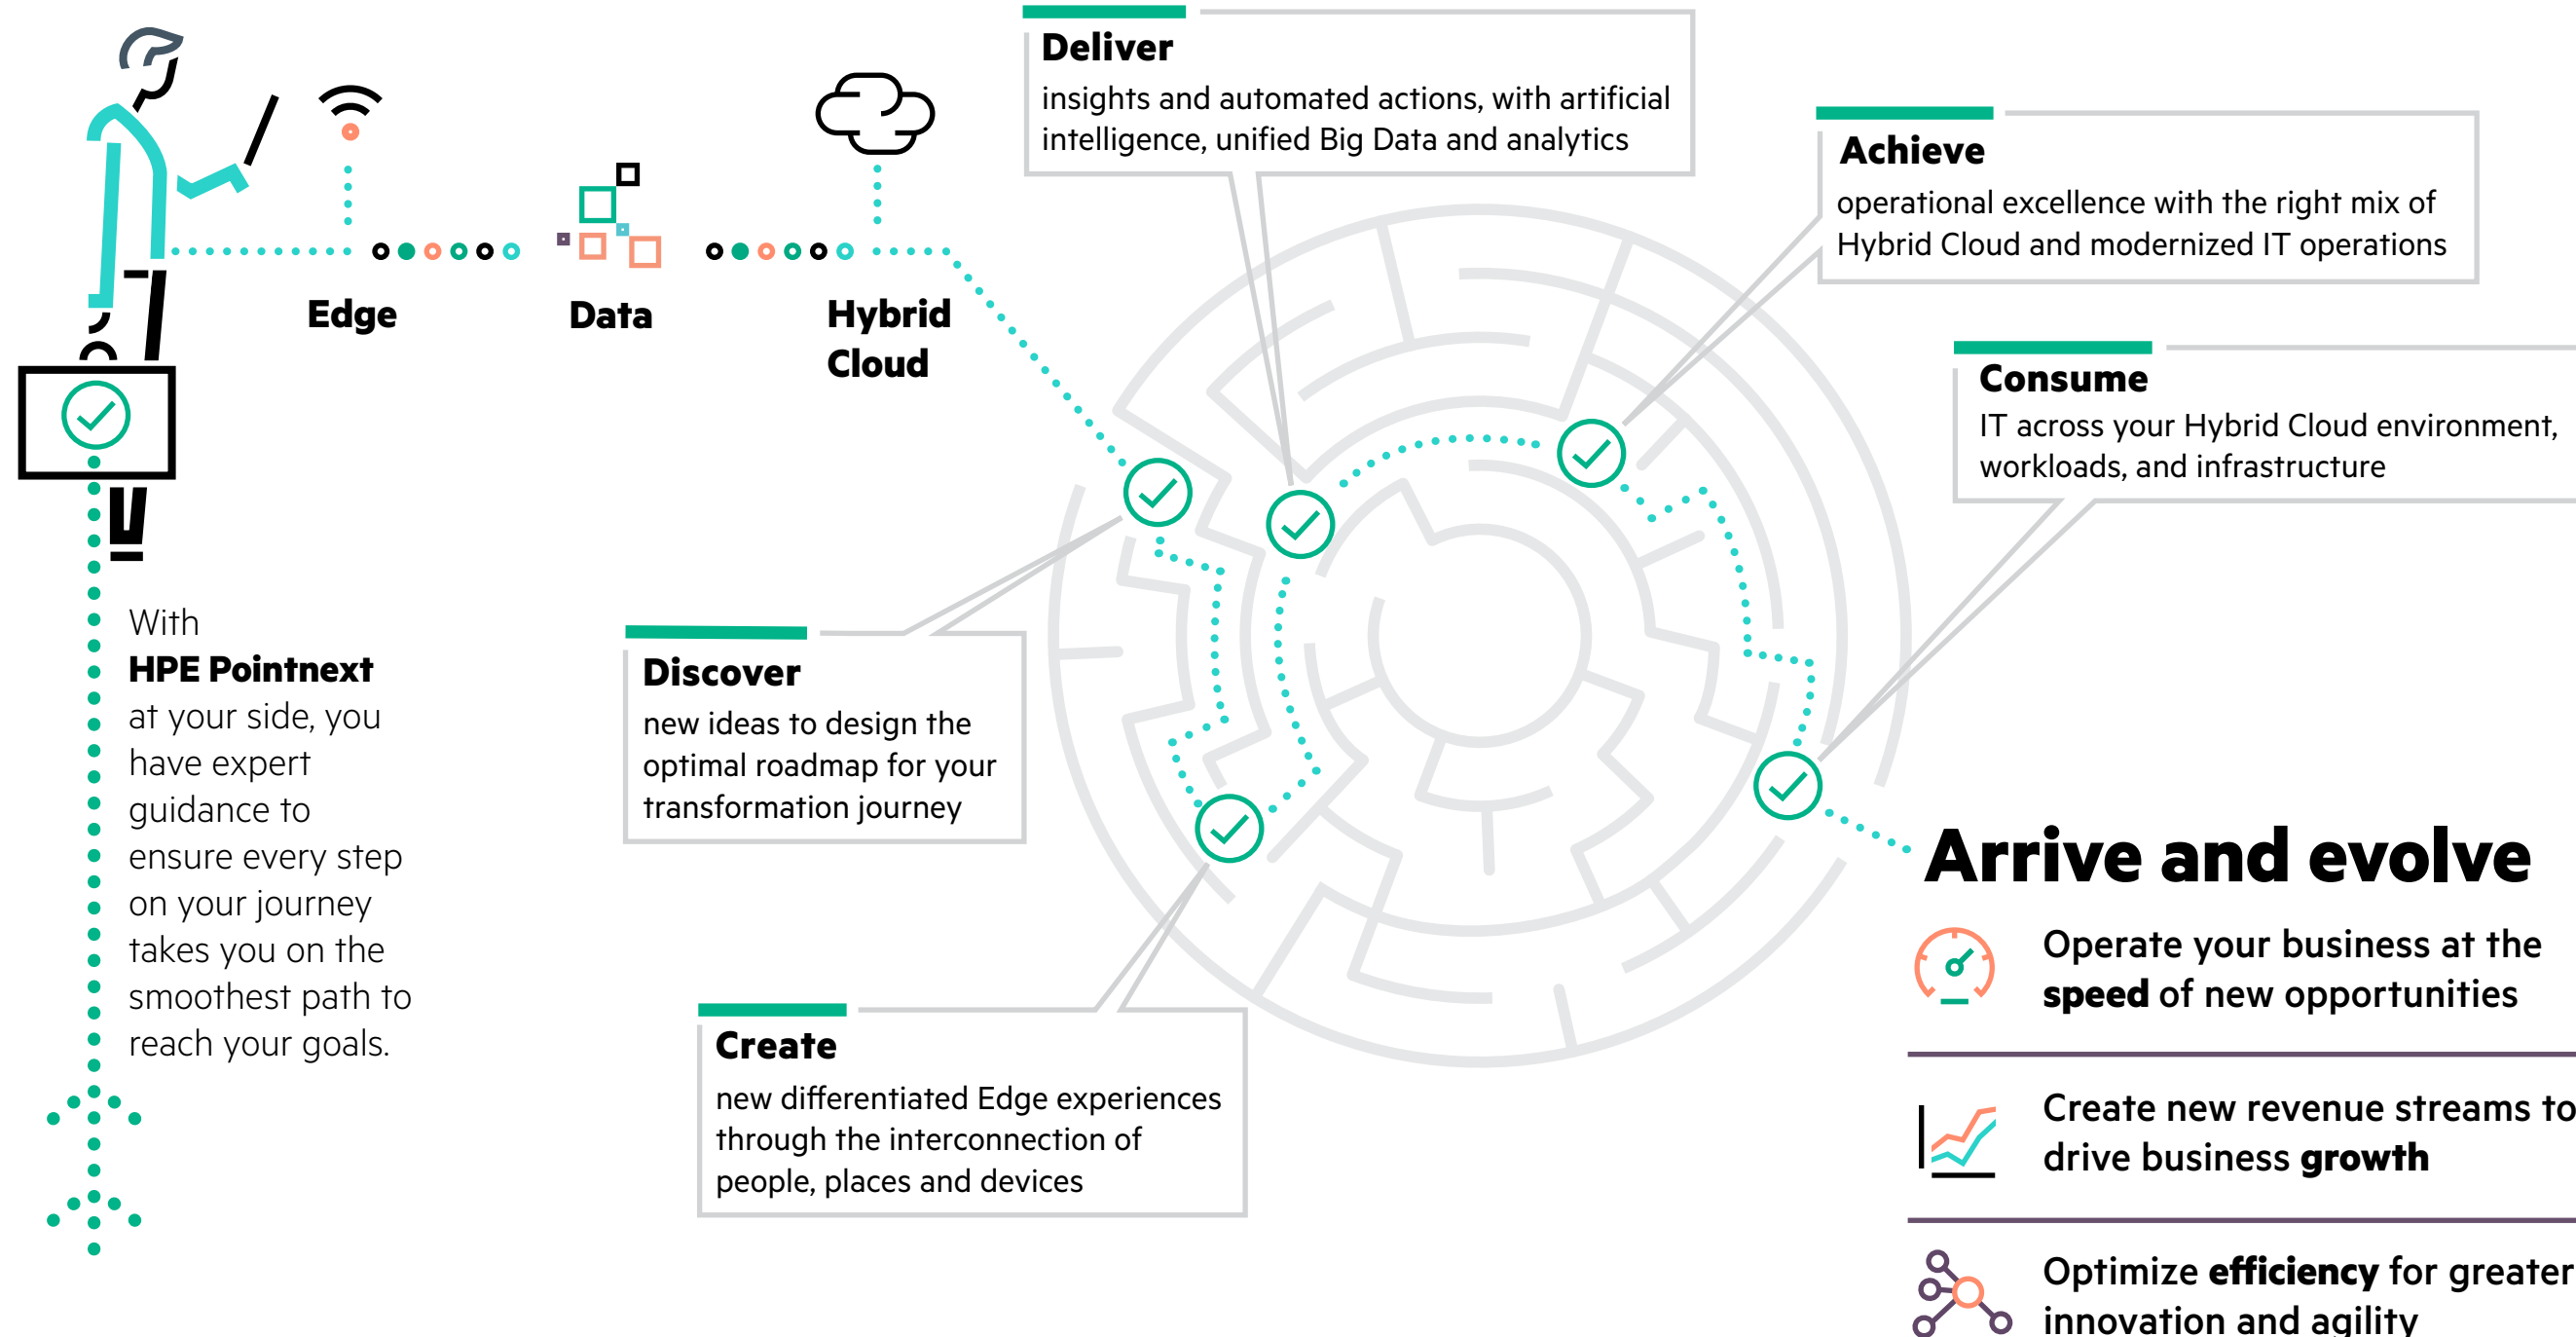

Future-focused services to accelerate outcomes from edge to cloud

# Expertise to help you navigate from your now to your next

With **HPE Pointnext** at your side, you have expert guidance to ensure every step on your journey takes you on the smoothest path to reach your goals.

People. Technology. Economics.

25,000 IT Experts

11,000+ Projects Delivered/Year

80 Countries

30+ Ecosystem Partners

Leader in consumption-based IT

**HPE Pointnext** is helping organizations make the most of their data from the edge to the cloud. Count on our experts for bold new ideas and the expertise to leverage the latest technology innovations to power the Edge and make Hybrid Cloud simple.